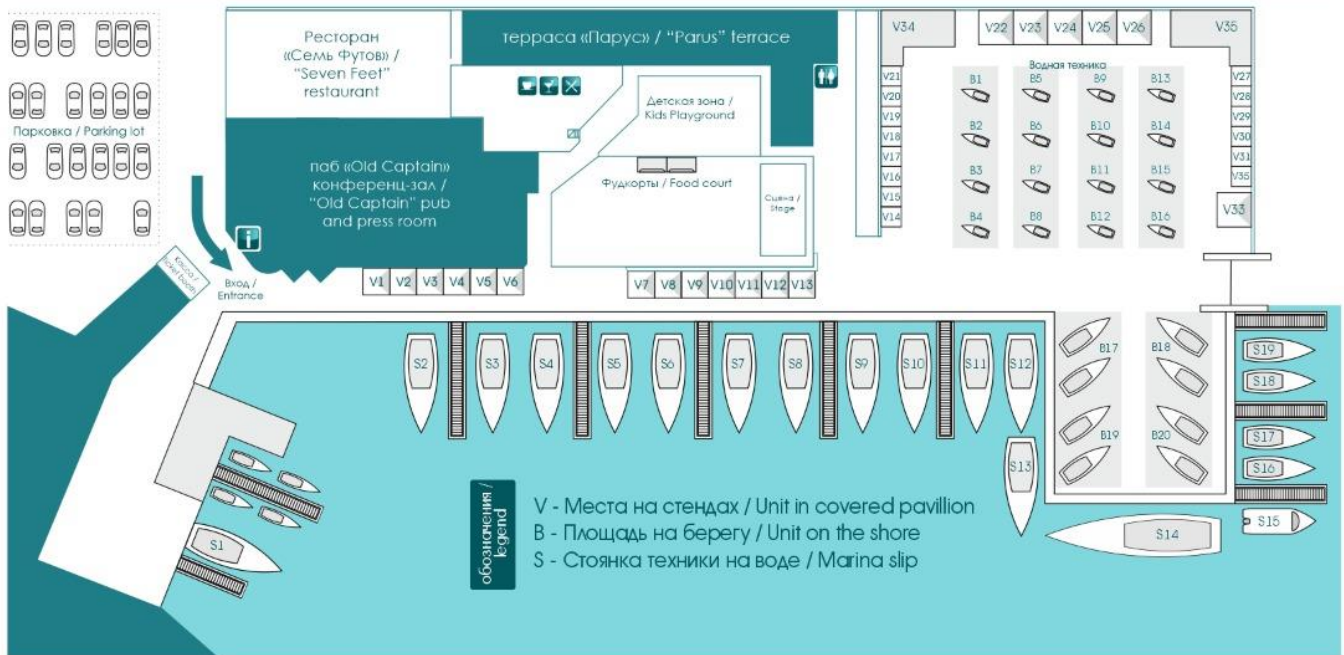

Advertisement in the boat shows' catalogue – 170 USD

THE COST OF PLACING EXHIBITS:

1. On the shore 1 m² – 50 USD

2. On the water exhibit space (motor boat/catamaran/yacht): up to 30 ft – 550 USD, up to 70 ft – 1100 USD

ПЛАН ВЫСТАВКИ / EXPO LAYOUT

stand of 9 m² – V13 – V21, V27 – V32

stand of 16 m² – V1 – V13

stand of 25 m² – V22 – V26

place for exhibits on the shore 16 m² - B1 – B19

place for exhibits on the shore 100 m² - B10 – B5, V34, V35